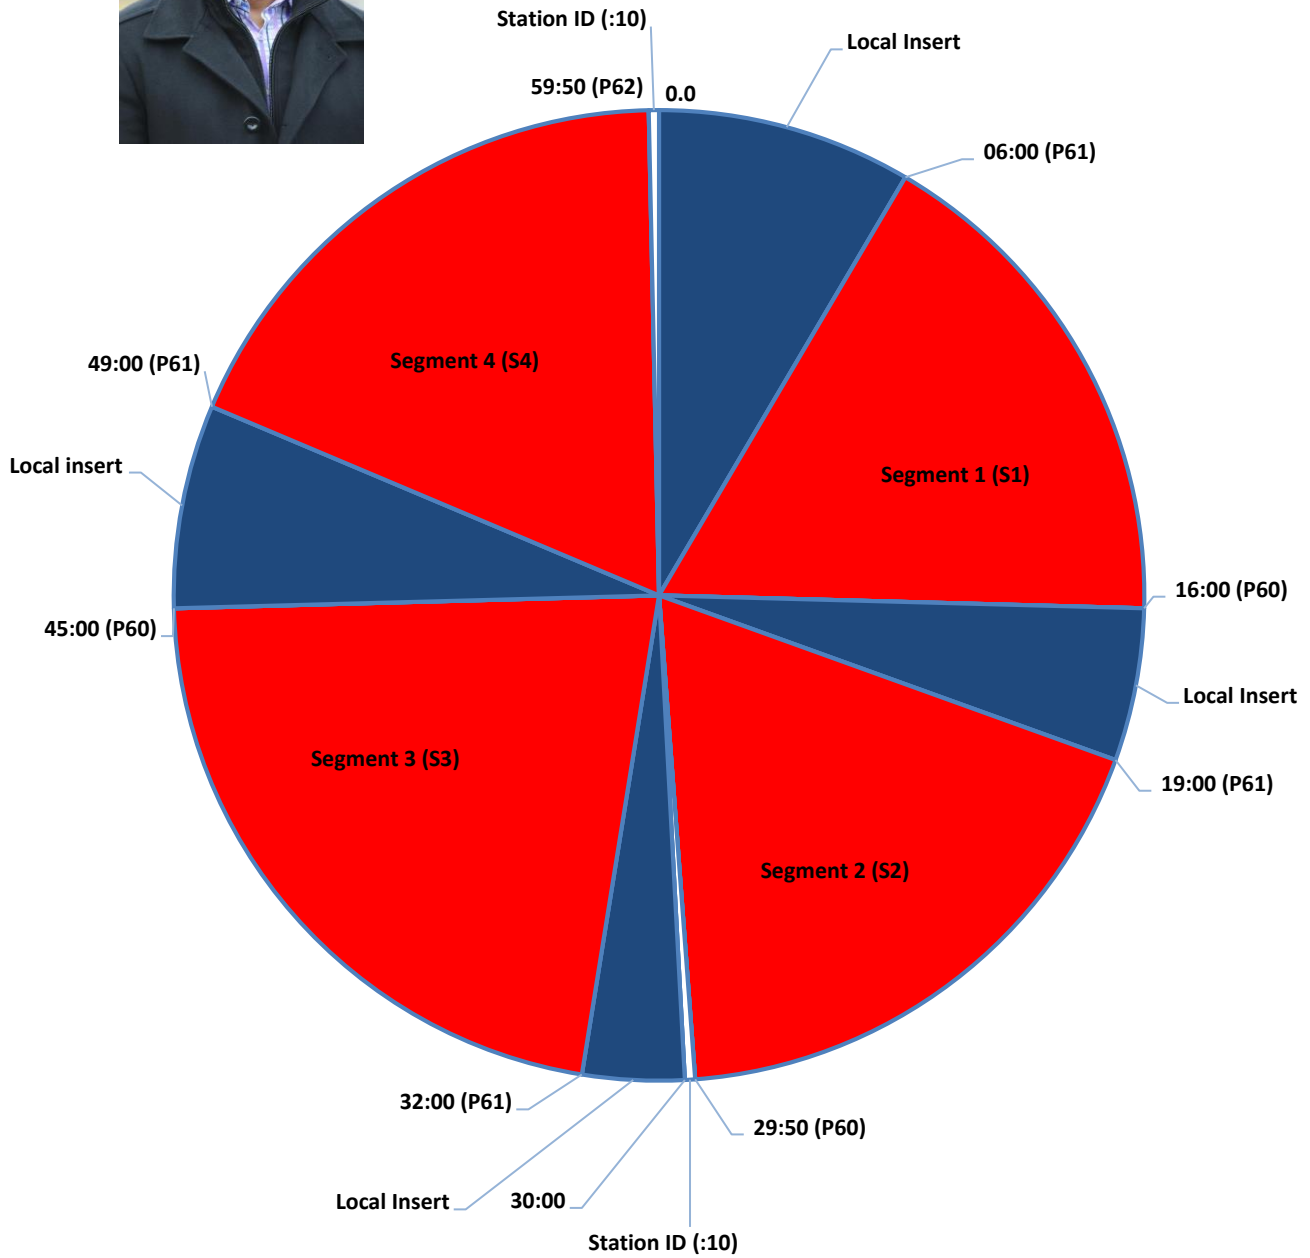

# THE KEVIN JACKSON SHOW

Monday - Friday 12pm-3pm; Eastern

AMC-8 Satellite, Westwood One-XDS - GCN 5 - Kevin Jackson

Netcues are listed on the clock but not recommended by distribution partner.  
The show is timed for exact hard breaks.

Market Exclusive

Barter

14 minutes per hour for local insertion

For affiliation information call Beth Cook Maranville @ 770-843-2009