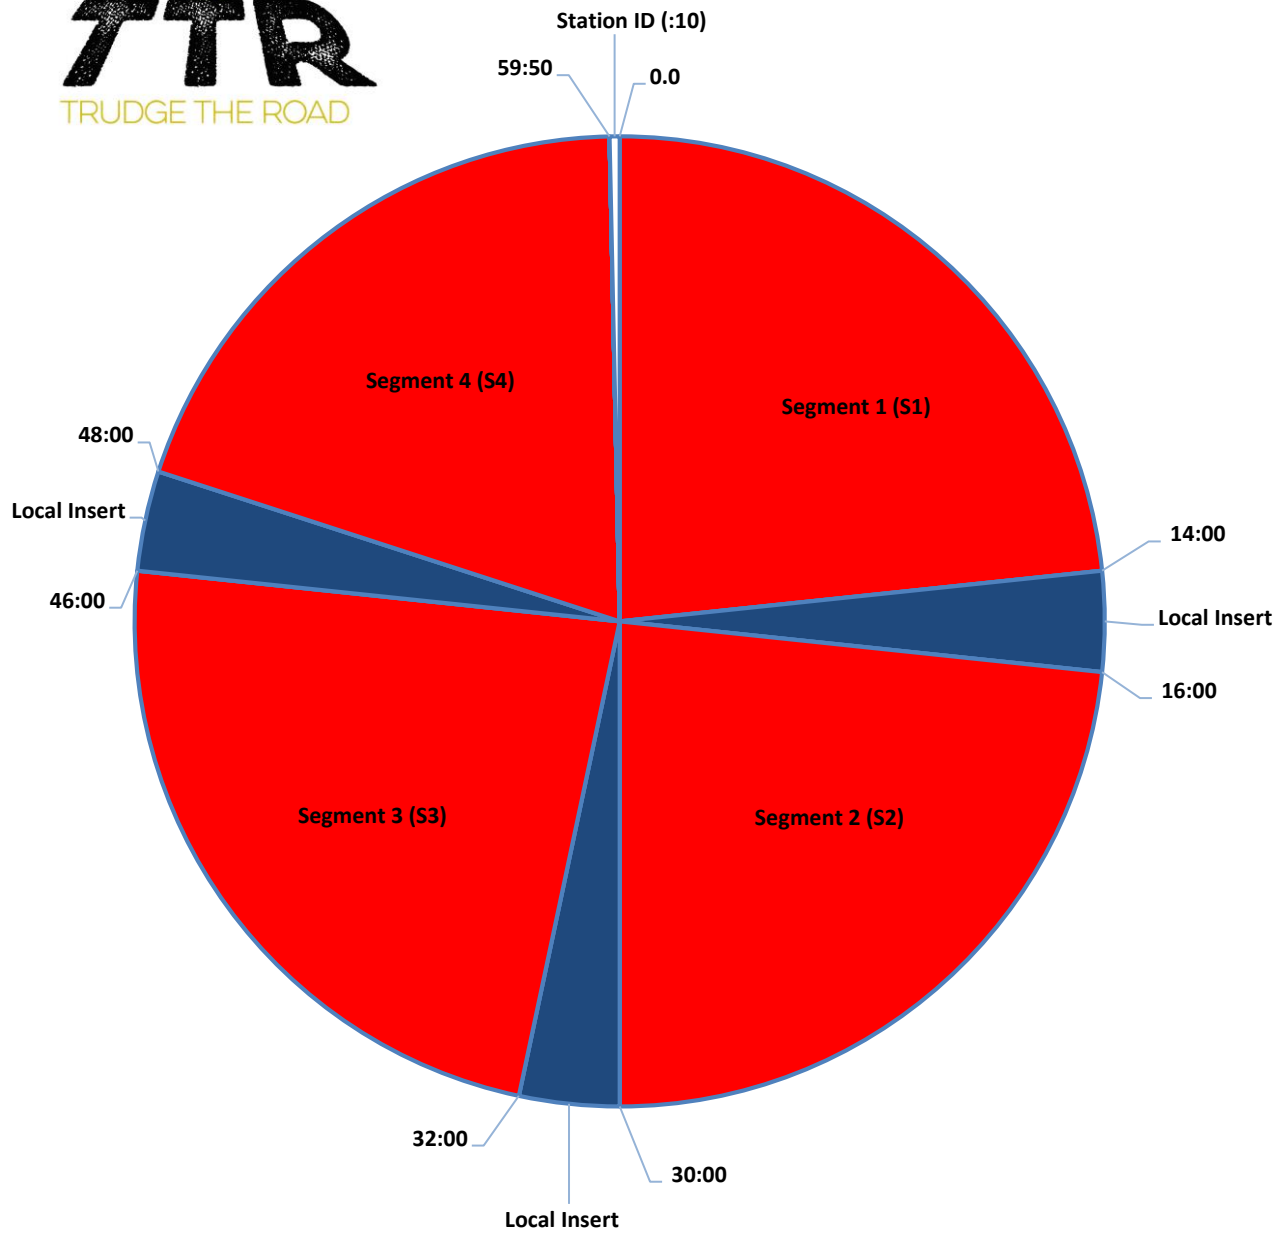

TRUDGE THE ROAD

1 hour produced weekly
FTP download

Market Exclusive
Barter
6 minutes per hour for local insertion
Hard breaks (no network triggers)

For affiliation information call Beth Cook Maranville @ 770-843-2009