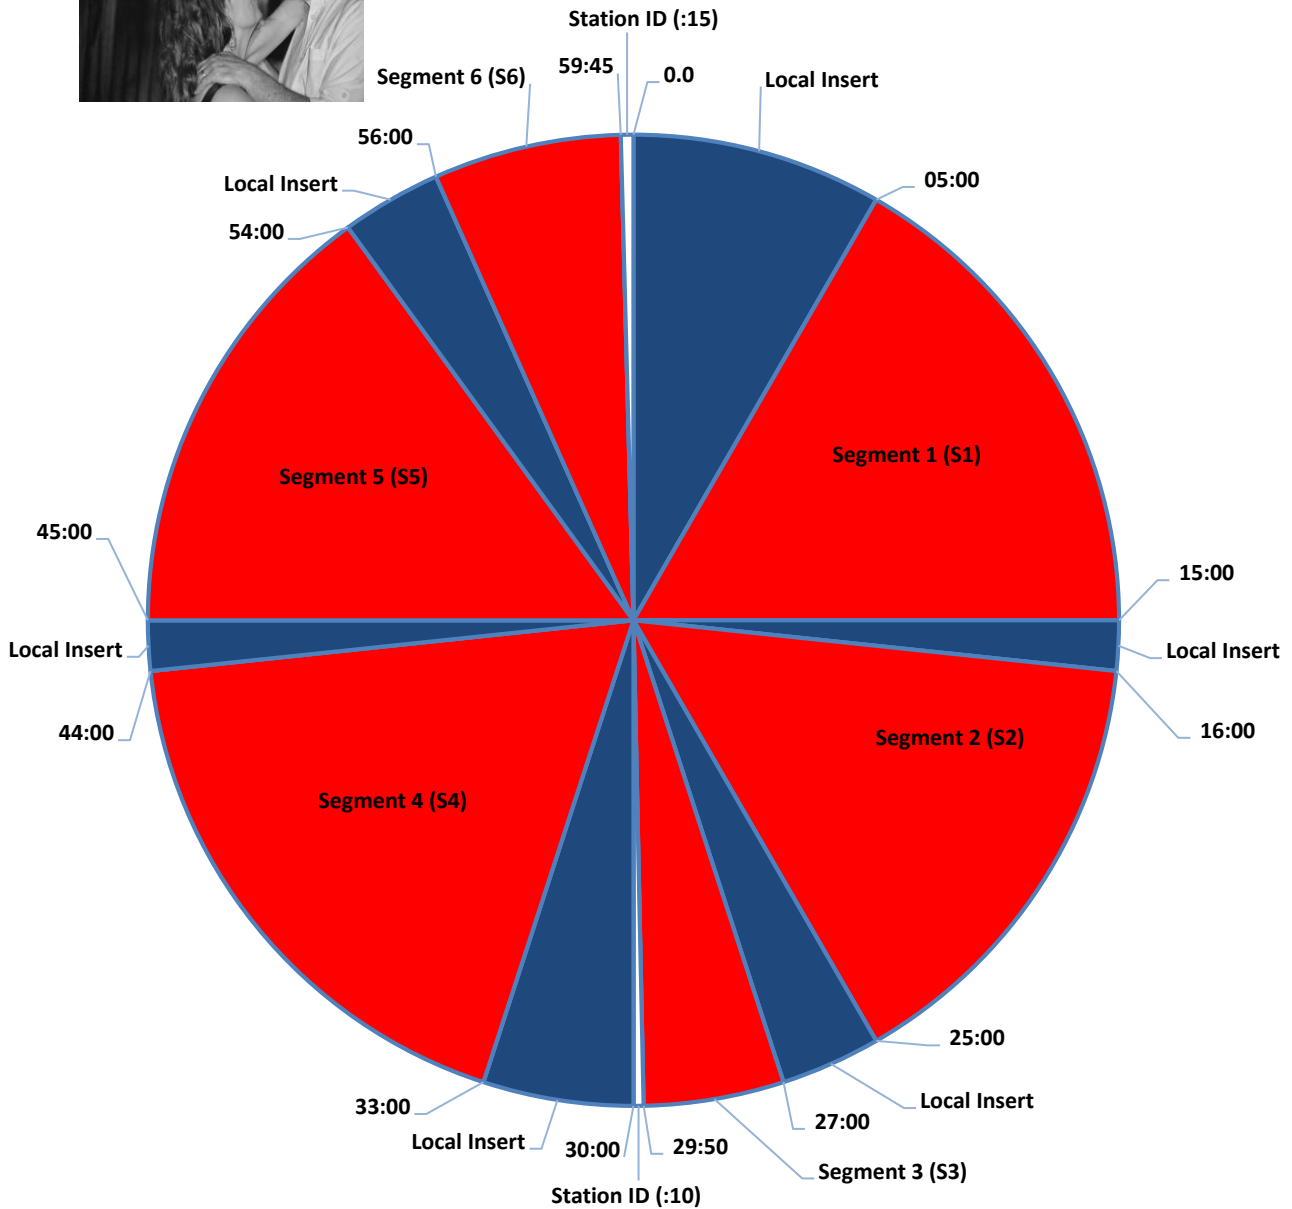

THE SHOW MUST GO ON RADIO

1 hour produced weekly
FTP download

Market Exclusive
Barter
14 minutes per hour for local insertion
Hard breaks (no network triggers)

For affiliation information call Beth Cook Maranville @ 770-843-2009