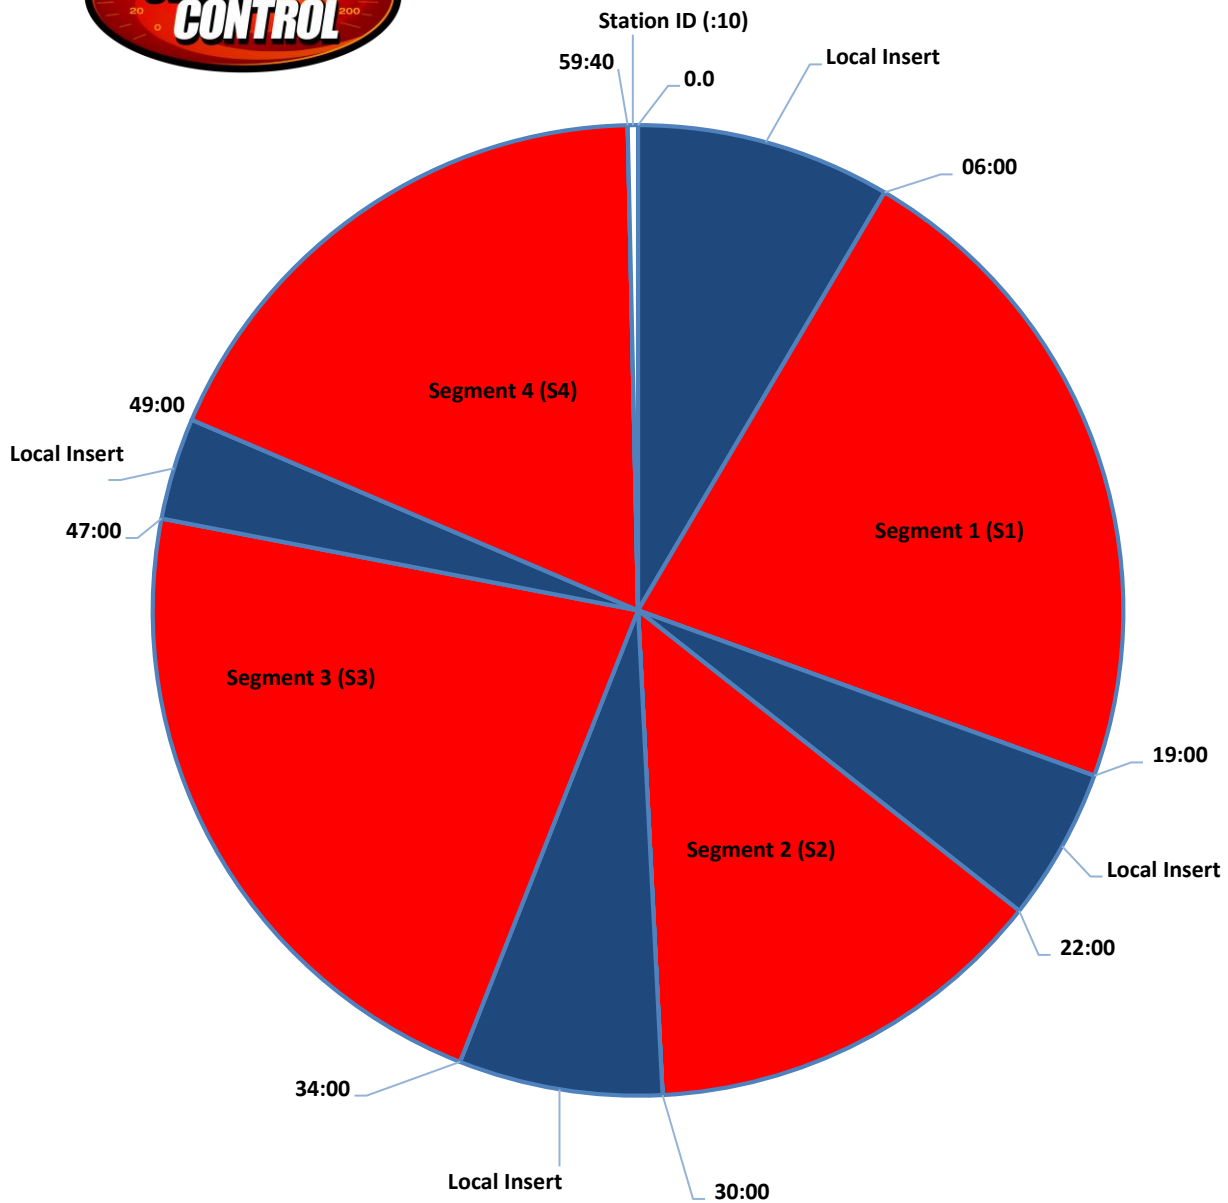

CRUISE CONTROL

Saturday 10am-12pm; Eastern
 AMC-8 Satellite, Westwood One XDS, Cruise Control
 Market Exclusive
 Barter

16 minutes per hour for local insertion
 Floating national barter
 Hard breaks (no network triggers)