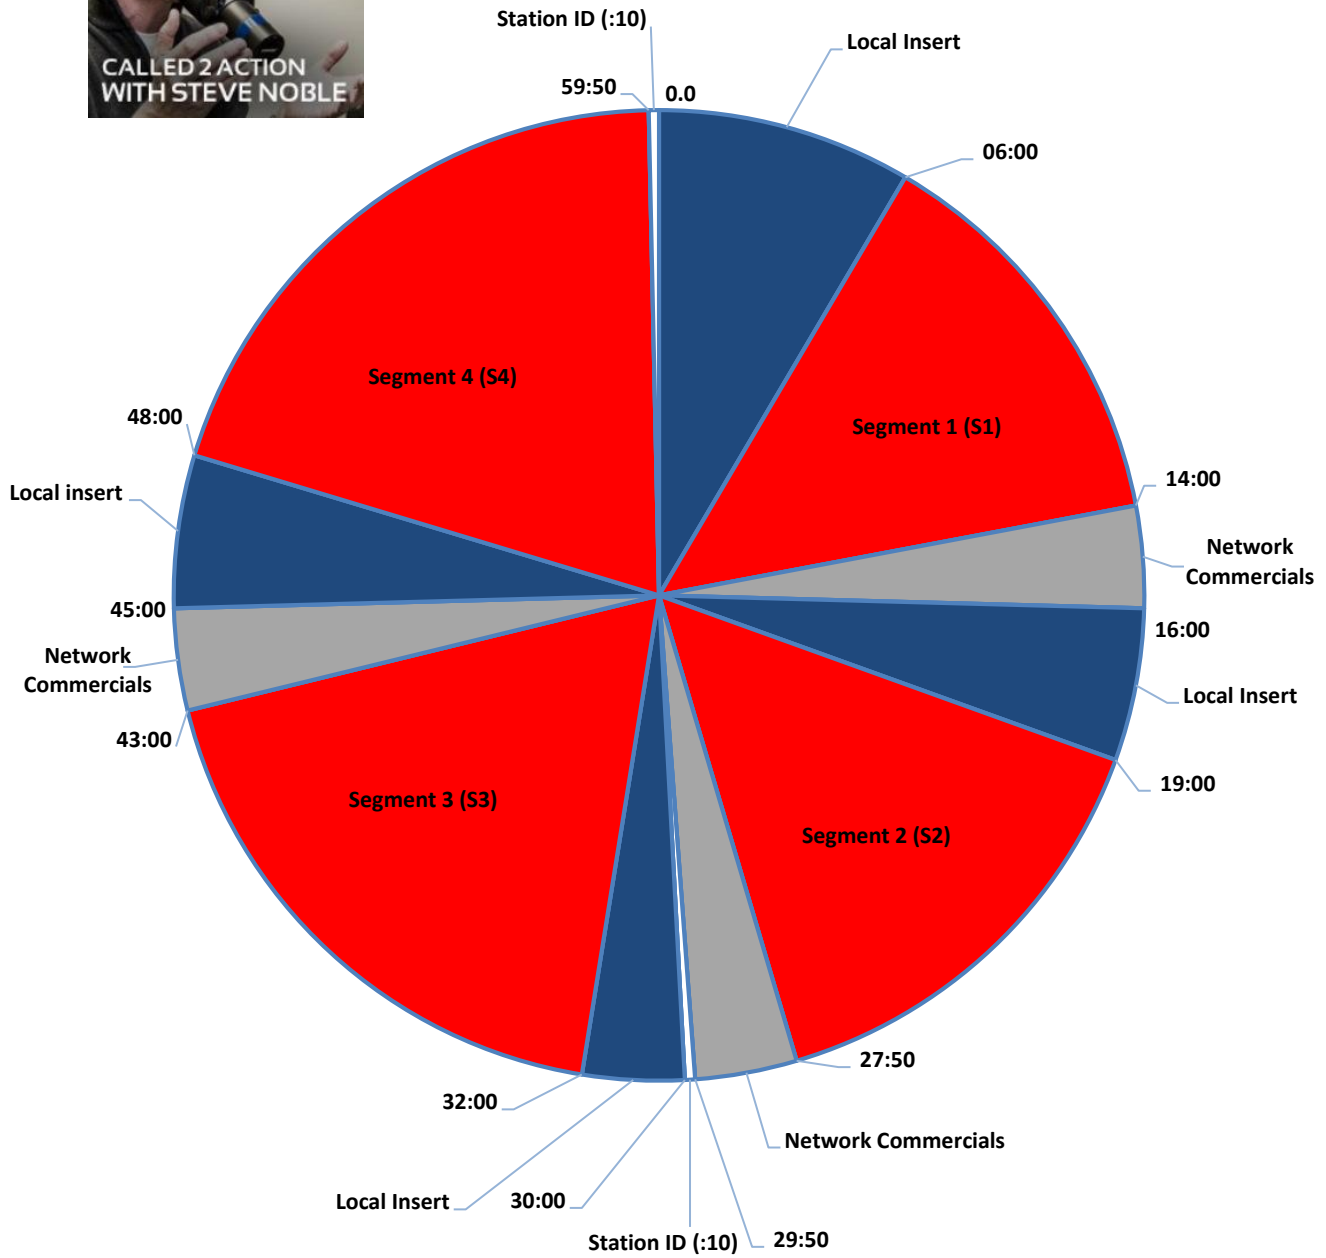

CALLED2ACTION

Monday - Friday 4pm-5pm; Eastern
 Salem Wegener SR2 (SES-2) Satellite Feed
 FTP download available
 Market Exclusive
 Barter

13 minutes per hour for local insertion
 7 minutes per hour national barter
 Hard breaks (no network triggers)